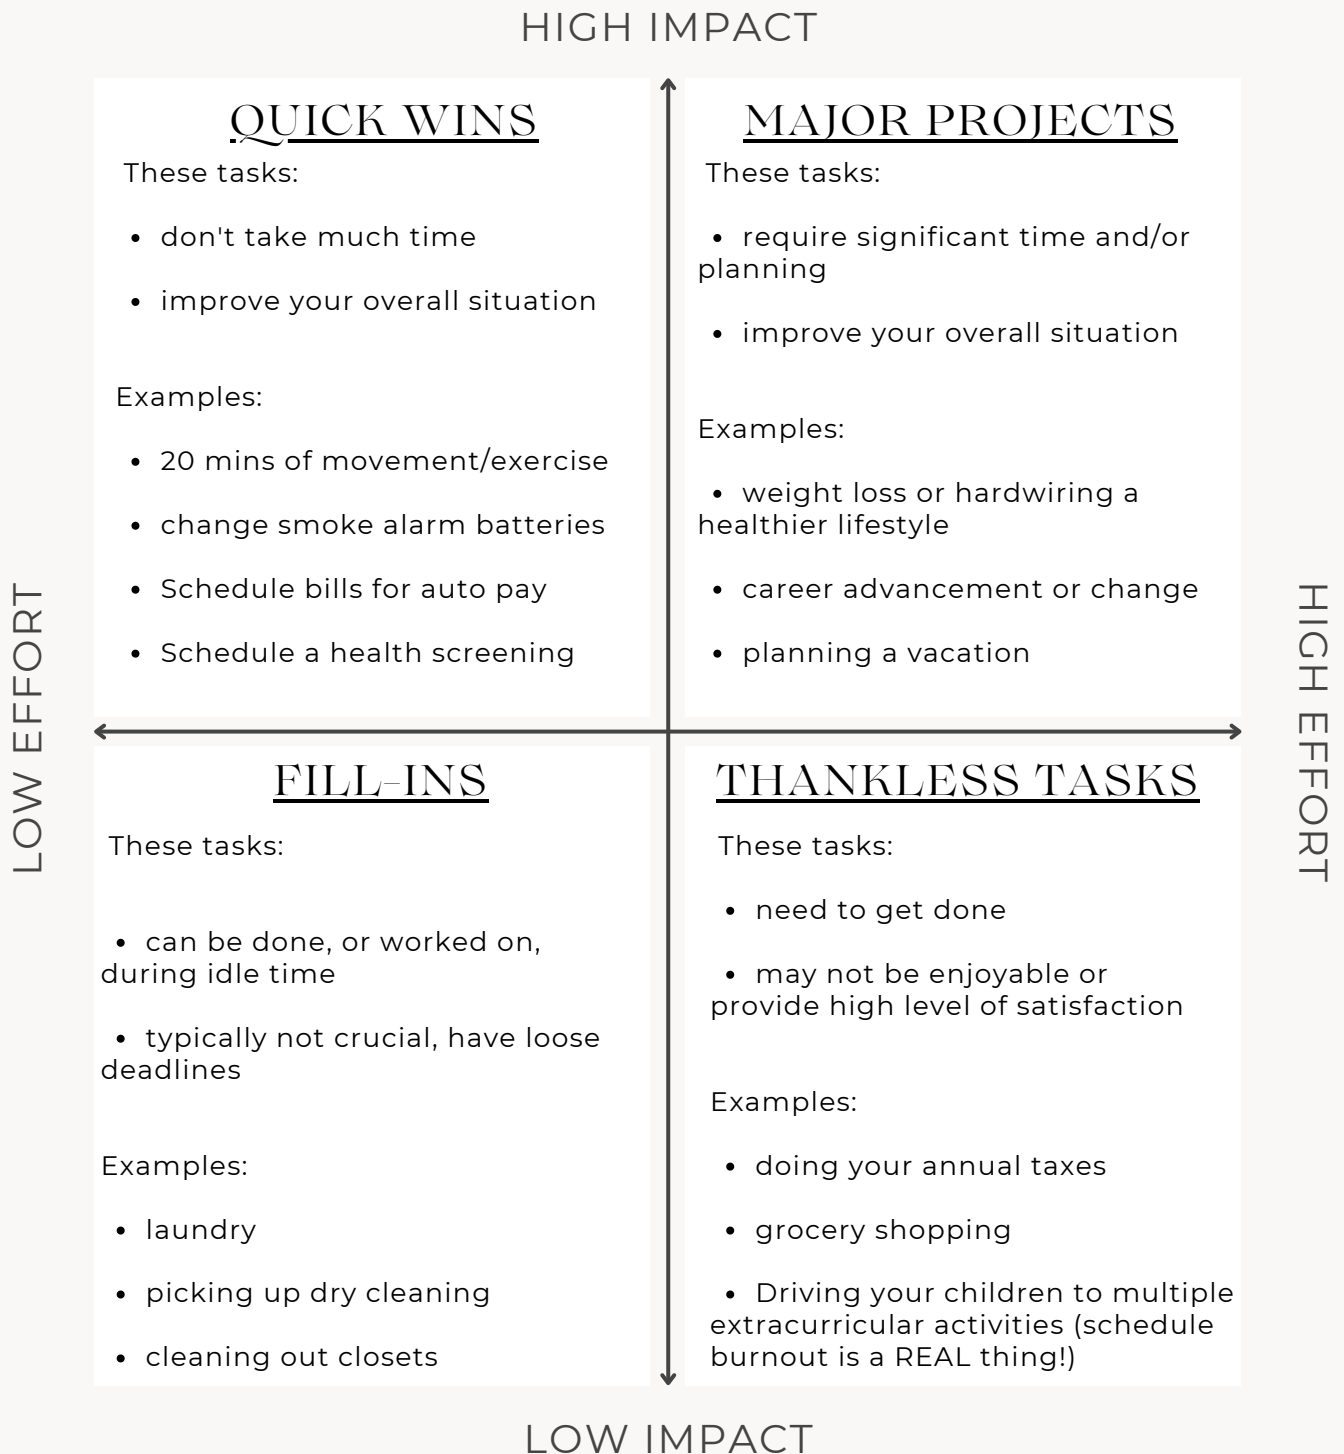

PRIORITY MATRIX

THE PRIORITY MATRIX IS A TOOL THAT WILL HELP YOU VISUALIZE WHAT TASKS TAKE PRIORITY OVER OTHERS, AND HOW TO BEST ALLOCATE YOUR TIME TOWARDS THEM.

PRIORITY MATRIX

THE PRIORITY MATRIX IS A TOOL THAT WILL HELP YOU VISUALIZE WHAT TASKS TAKE PRIORITY OVER OTHERS, AND HOW TO BEST ALLOCATE YOUR TIME TOWARDS THEM.